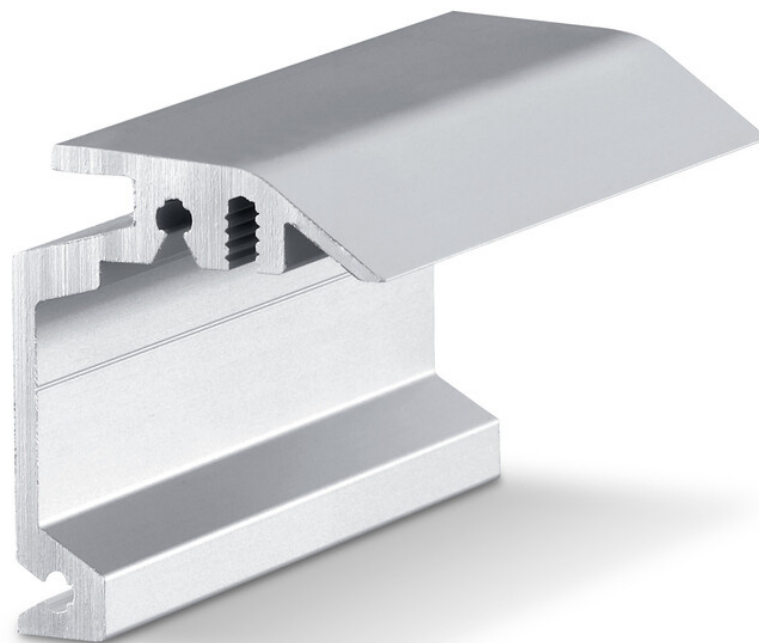

Product data sheet

Wall bracket

concealed Perlan

Wall bracket for concealed wall installation of tracks

AREAS OF APPLICATION

- For wall installation
- For timber leaves with 37 mm thickness
- For concealed installation
- For full-glass doors

Wall bracket concealed Perlan

PRODUCT FEATURES

→ Wall bracket for concealed installation of tracks on the wall and leaf thicknesses up to 37 mm

TECHNICAL DATA

Productname Wall bracket concealed Perlan

VARIANTS / ORDER INFO

Designation	Description	Ident-No.	Colour	Dimensions
Wall bracket concealed Perlan *	for use up with to 37 mm leaf thickness	130463	Stainless steel optic	6000 mm
Wall bracket concealed Perlan	for use up with to 37 mm leaf thickness	130414	EV1	6000 mm
Wall bracket concealed Perlan	for use up with to 37 mm leaf thickness / Bespoke	130462	EV1	